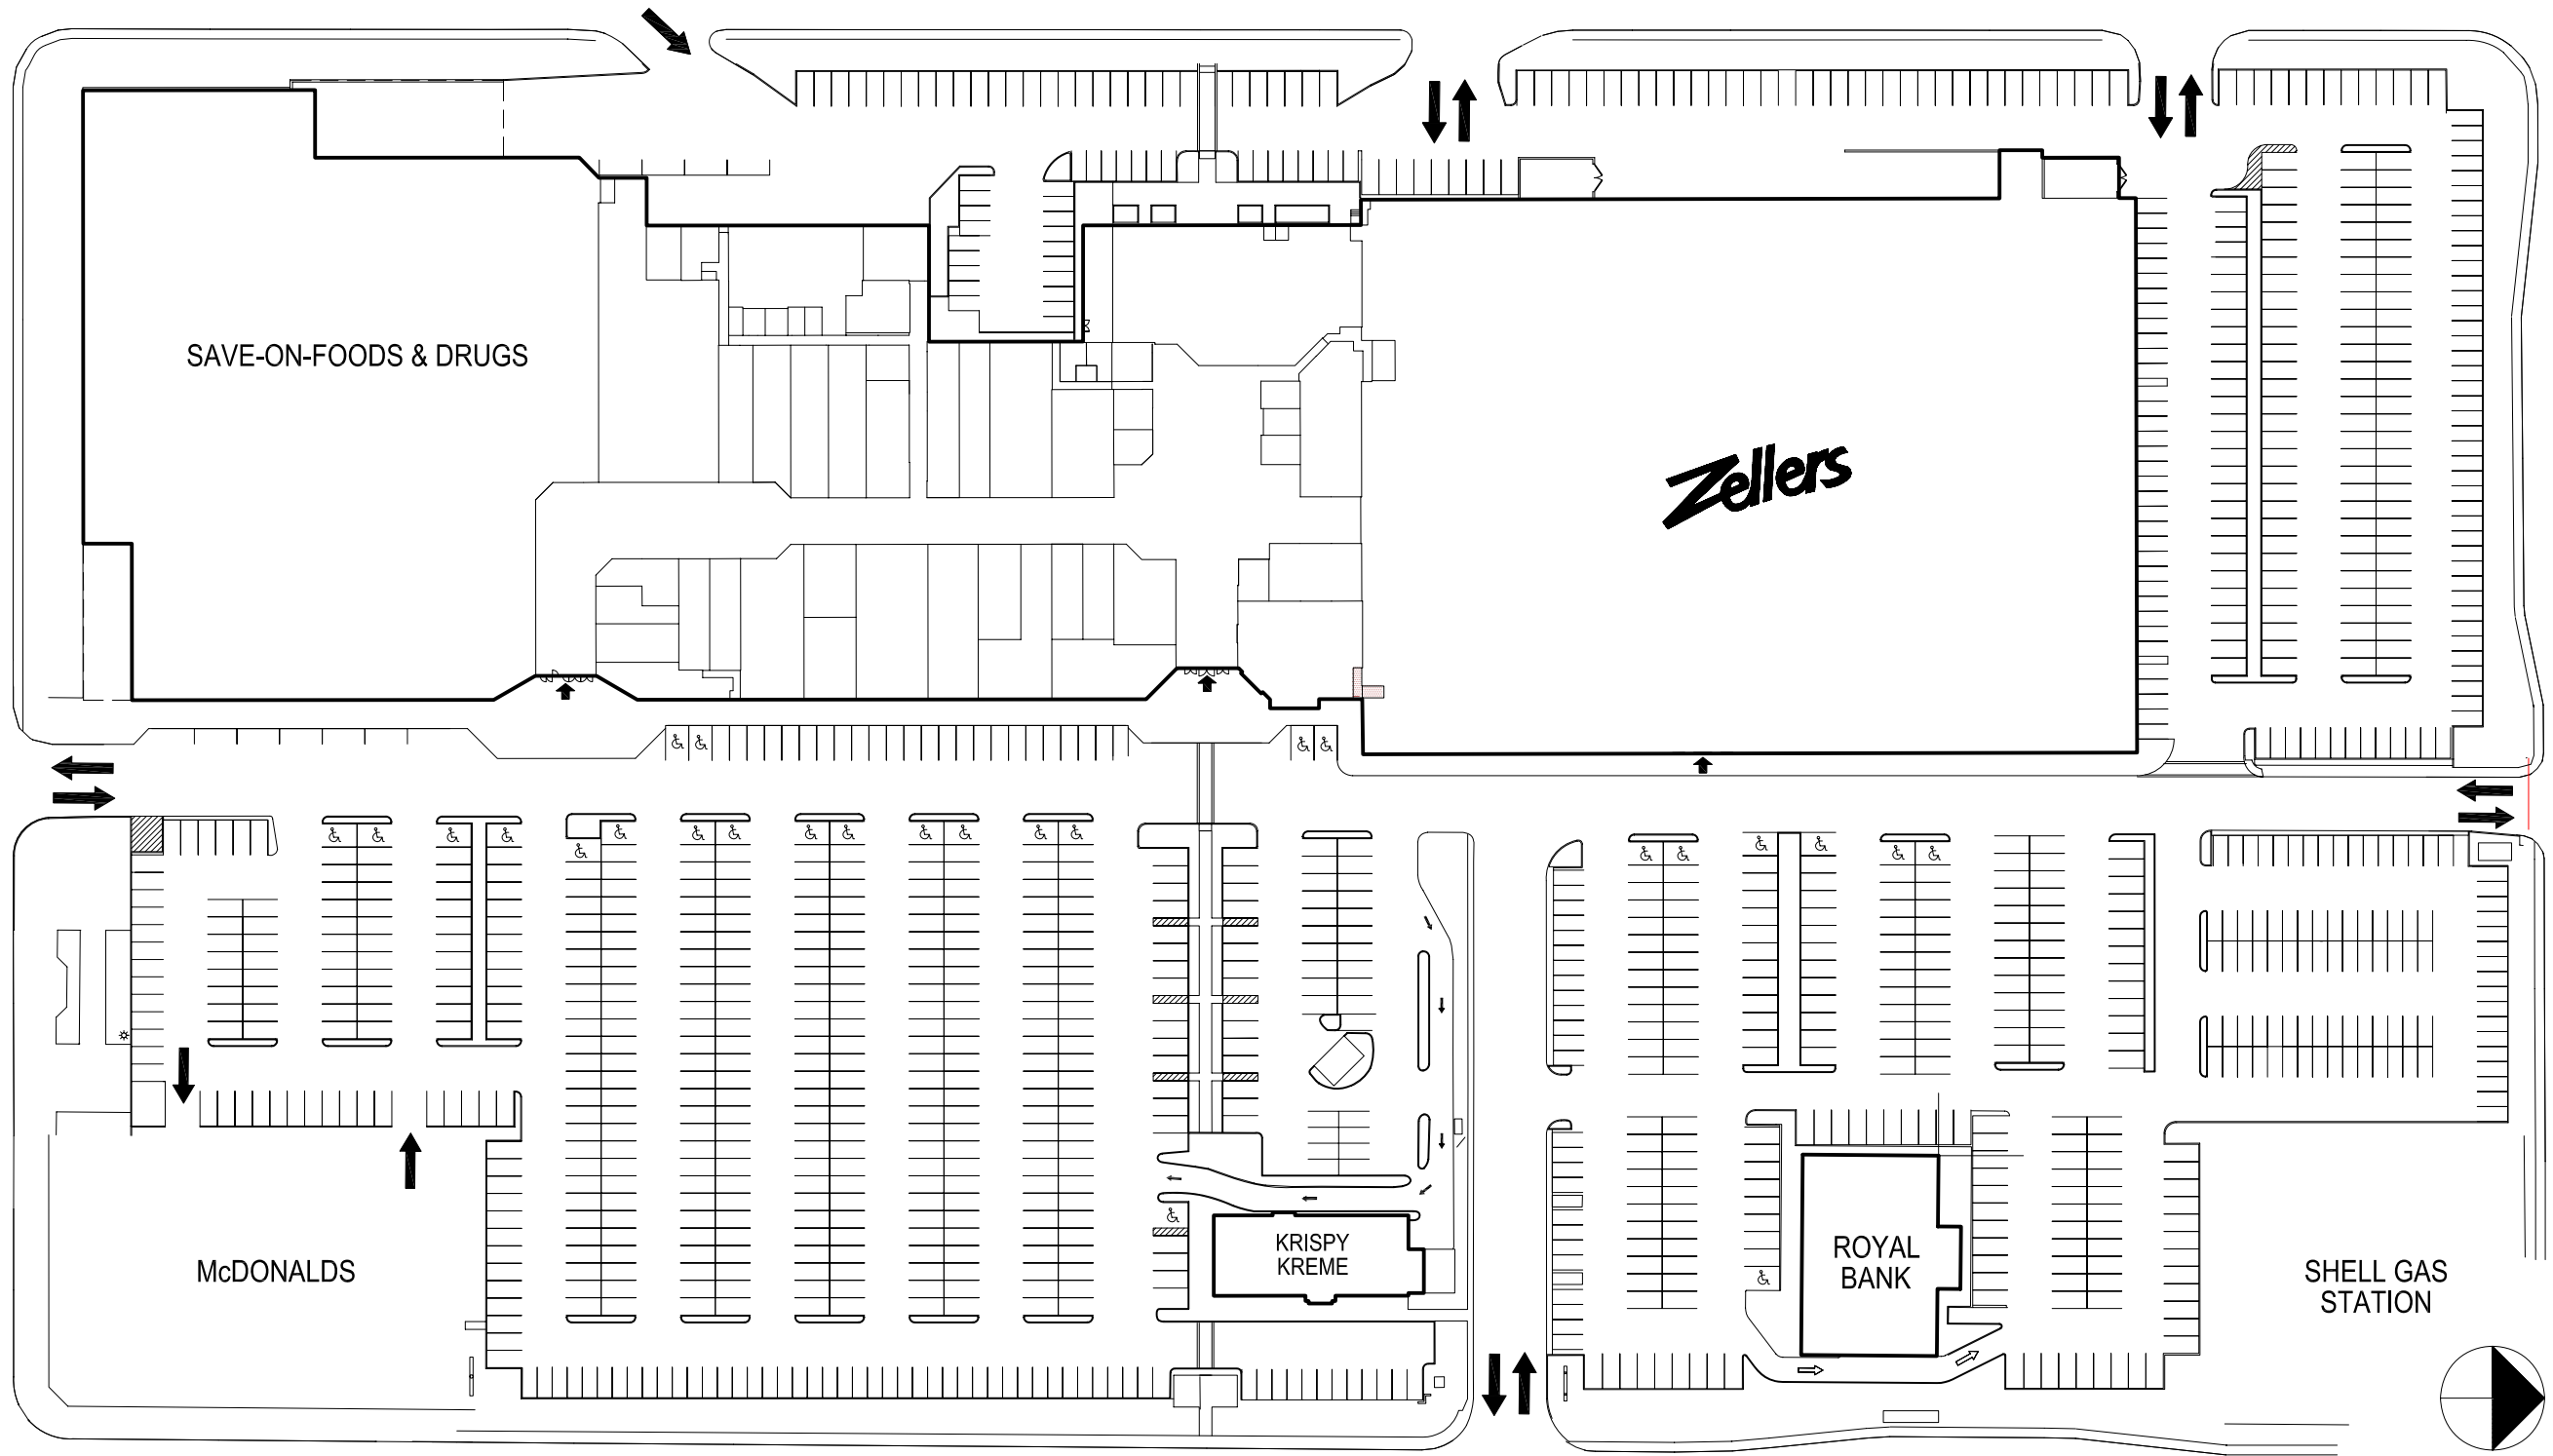

NICHOLSON ROAD

70TH AVENUE

72ND AVENUE

120TH STREET

®
REDCLIFF
 REALTY MANAGEMENT INC.

SCOTTSDALE CENTRE
 7031 - 120TH STREET, DELTA, B.C.